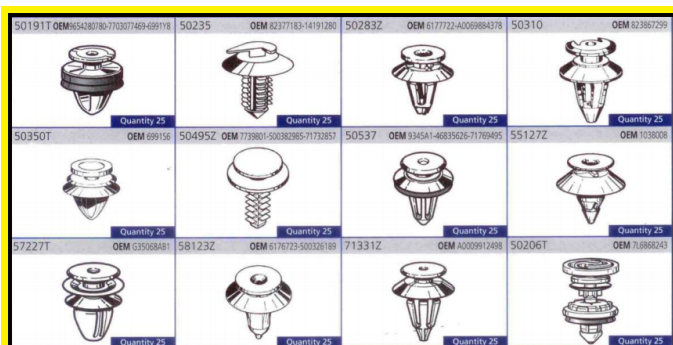

Sociedade de Borrachas Ralpi, Lda

KZ11204 – MOLA PAINEL

QUANTIDADE	REFª E.CO	O.E	REFª RALPI
25	50191T	7703077469	Z80838
25	50235	14191280	Z80705
25	50283Z	6177722	Z80714
25	50310	823867299	Z80459
25	50350T	699156	Z80754
25	50495Z	7739801	Z80604
25	50537	9345A1	Z50537
25	55127Z	1038008	Z55127
25	55227T	G35068AB1	Z57227
25	58123Z	6176723	Z80704
25	71331Z	A0009912498	Z71331
25	50206T	7L6868243	Z80820